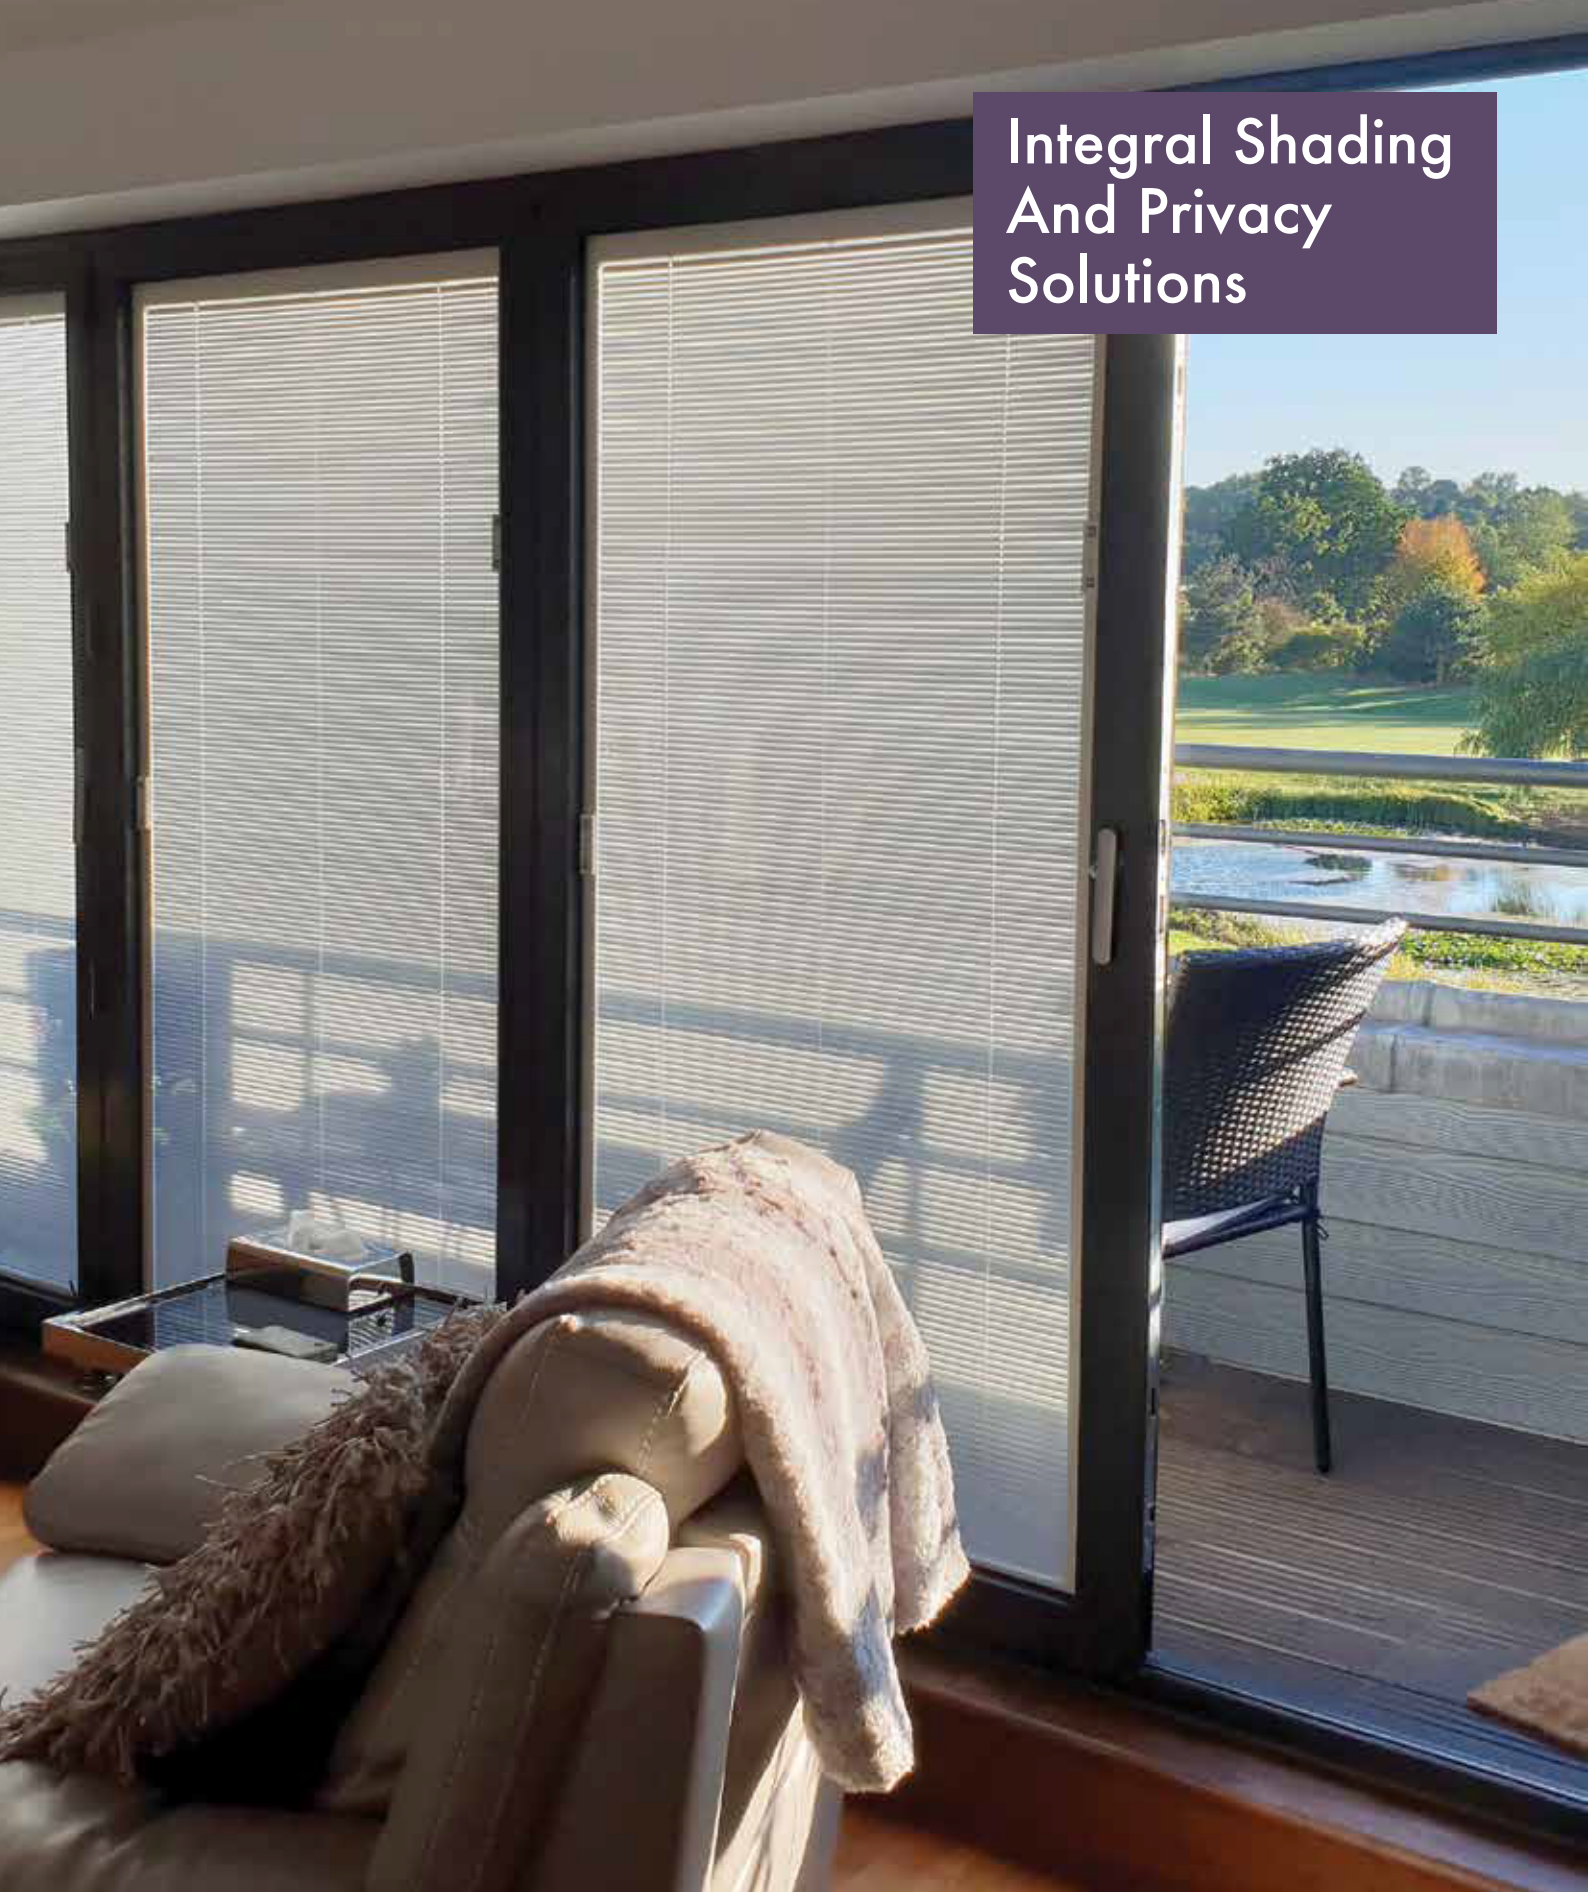

Integral Shading And Privacy Solutions

ALUMINIUM
GLAZING DIRECT

www.aluminiumglazingdirect.co.uk