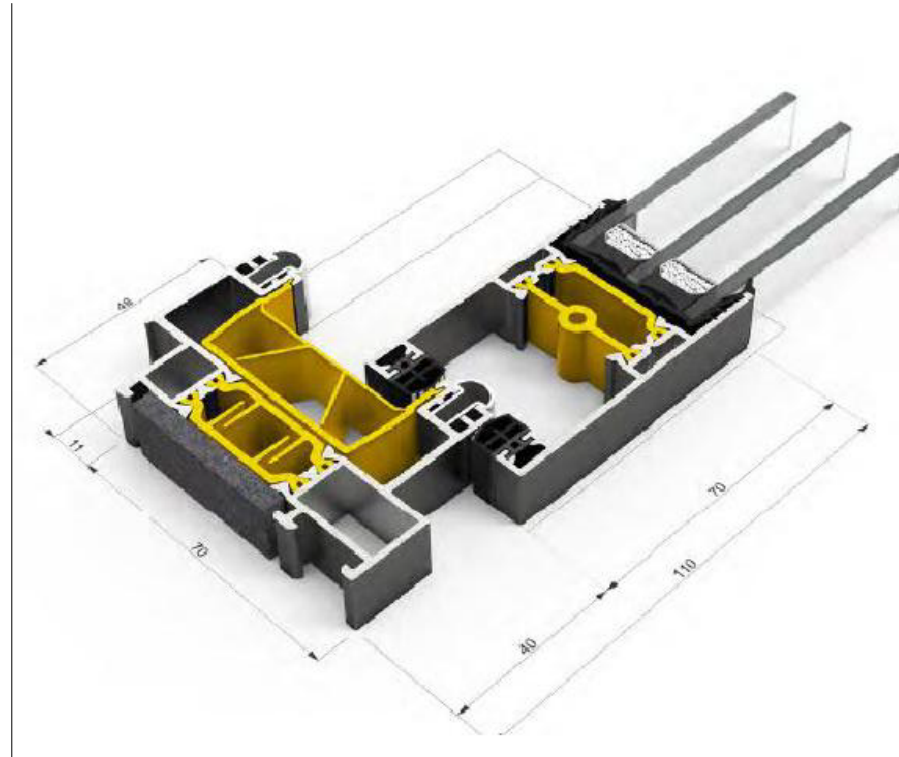

styleSlide Sliding Patio Doors

THE AMAZINGLY
SLEEK NEW INLINE
SLIDING DOOR

Choose your design, choose your view. styleSlide is the sleek sliding door which combines top quality, colour-matched hardware with elegant design. So the look of your door can match the look of your outdoors.

Modern Square Look

Ultra Slim 35mm Interlock

Up to 2.2m x 2.6m per panel

Stylish Colour-Matched Hardware

U-Value From 1.2 W/m²K

Double or Triple Glazing

Multi-Point Locking

70mm Frame Depth For Easy Replacement

Kit Frame and Sash Option For Full Site-Assembly

Size Limits

Maximum Panel Width	2200 mm
Maximum Panel Height	2600 mm
Maximum Panel Weight	240 kg

THRESHOLD HEIGHT	48 mm	
GLAZING THICKNESS	14 - 36 mm	
GLAZING METHOD	Wrap-Around	
GLAZING	Double or Triple	
SIGHTLINE (TYPICAL)	35 mm	
FRAME DEPTH	2 RAIL	70 mm
FRAME DEPTH	3 RAIL	126 mm

PERFORMANCE	
U-VALUE	From 1.2 W/m²K
AIR PERMEABILITY	Class 4
WATER TIGHTNESS	Class 7A
WIND RESISTANCE	Class C5
ENHANCED SECURITY	Multi-Point Locking
MAXIMUM ACOUSTIC INSULATION	40 dB Rw