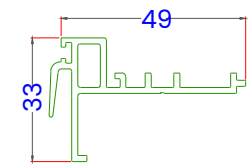

4930 - Duo Frame - Track

4940 - Tri Fame - Track

4922- Lateral Sash Profile

4925-01- Shallow Interlock

4926-01- Reinforced Interlock

4921 - Top / Bearing Sash Profile

770229 - Frame Extension Add On 35mm

4910- Drip nose

4927-01- Reinforced Interlock

4259 - Interlock Seam Profile
(4256)

StyleSlide+ - Profiles

3836 - Stub Cill 90mm

3735 - Drop Nose Cill 150mm

P-00-520 - Z-Profile

3837 - Drop Nose Cill 180mm

3838 - Drop Nose Cill 230mm