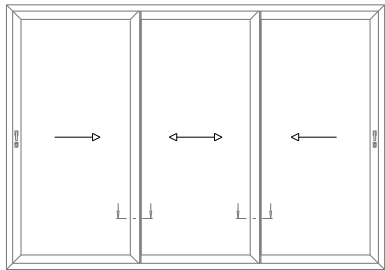

Tri Frame - Sliding Panel Threshold

StyleSlide+ - Typical Sections

Duo Frame - Sliding Panel Head

StyleSlide+ - Typical Sections

Tri Frame - Sliding Panel Head

StyleSlide+ - Typical Sections

Interlock - Standard

StyleSlide+ - Typical Sections

Interlock Reinforced

Reinforced
interlock
Section

StyleSlide+ - Typical Sections

Meeting Profile

StyleSlide+ - Typical Sections

Duo Frame - Cill Options

95mm stub Cill