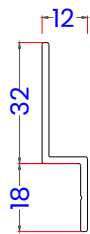

4930 - Duo Frame - Track

4940 - Tri Fame - Track

4922- Lateral Sash Profile

4925-01- Shallow Interlock

4926-01- Reinforced Interlock

4921 - Top / Bearing Sash Profile

770229 - Frame Extension Add On 35mm

4910- Drip nose

4927-01- Reinforced Interlock

4259 - Interlock Seam Profile
(4256)

StyleSlide+ - Profiles

3836 - Stub Cill 90mm

3735 - Drop Nose Cill 150mm

P-00-520 - Z-Profile

3837 - Drop Nose Cill 180mm

3838 - Drop Nose Cill 230mm

StyleSlide+ - Typical Sections

Duo Frame - Locking Jamb

StyleSlide+ - Typical Sections

Tri Frame - Locking Jamb

StyleSlide+ - Typical Sections

Duo Frame - Sliding Panel Threshold

StyleSlide+ - Typical Sections