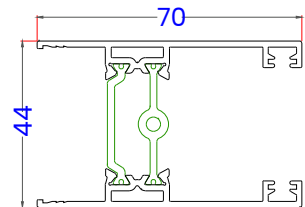

- 1.0 Typical Elevations
- 2.0 Standard Profiles
- 3.0 Typical Sections
 - 3.1 Duo Frame – Locking Jamb
 - 3.2 Tri Frame – Locking Jamb
 - 3.3 Duo Frame – Sliding Panel Threshold
 - 3.4 Tri Frame – Fixed Panel Threshold
 - 3.5 Tri Frame – Sliding Panel Threshold
 - 3.6 Duo Frame – Sliding Panel Head
 - 3.7 Tri Frame – Sliding Panel Head
 - 3.8 Interlocks
 - 3.8a Standard
 - 3.8b Reinforced
 - 3.9 Meeting Section
 - 3.10 Duo Frame – Cill Options
 - 3.11 Tri Frame – Cill Options
 - 3.12 Frame Extenders & Trickle Vent

4930 - Duo Frame - Track

4940 - Tri Fame - Track

4922- Lateral Sash Profile

4925-01- Shallow Interlock

4926-01- Reinforced Interlock

4921 - Top / Bearing Sash Profile

770229 - Frame Extension Add On 35mm

4910- Drip nose

4927-01- Reinforced Interlock

4259 - Interlock Seam Profile
(4256)

StyleSlide+ - Profiles

3836 - Stub Cill 90mm

3735 - Drop Nose Cill 150mm

P-00-520 - Z-Profile

3837 - Drop Nose Cill 180mm

3838 - Drop Nose Cill 230mm