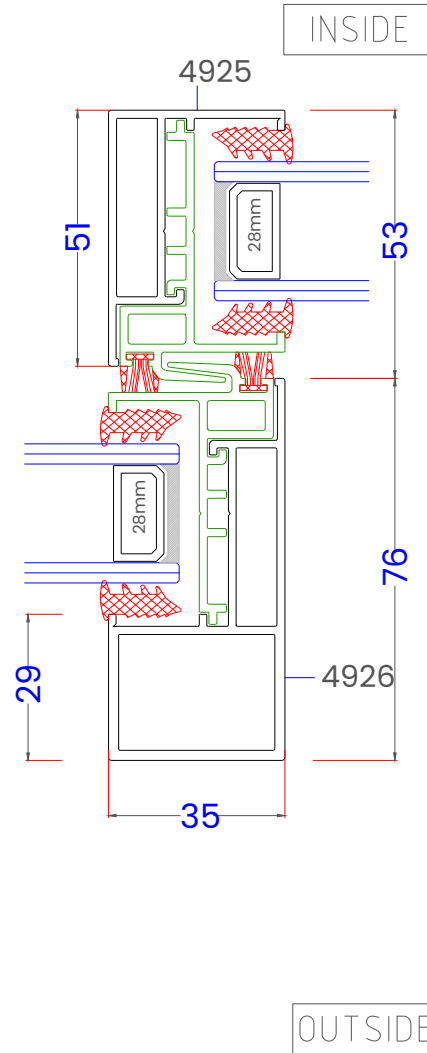

Modern Square Look

Ultra Slim 35mm Interlock

Up to 2.2m x 2.6m per panel

Stylish Colour-Matched Hardware

U-Value From 1.2 W/m²K

Double or Triple Glazing

Multi-Point Locking

70mm Frame Depth For Easy Replacement

Kit Frame and Sash Option For Full Site-Assembly

Size Limits

Maximum Panel Width	2200 mm
Maximum Panel Height	2600 mm
Maximum Panel Weight	240 kg

THRESHOLD HEIGHT	48 mm	
GLAZING THICKNESS	14 - 36 mm	
GLAZING METHOD	Wrap-Around	
GLAZING	Double or Triple	
SIGHTLINE (TYPICAL)	35 mm	
FRAME DEPTH	2 RAIL	70 mm
FRAME DEPTH	3 RAIL	126 mm

StyleSlide+ - Typical Sections

Interlock Reinforced

Reinforced
interlock
Section

StyleSlide+ - Typical Sections

Meeting Profile

StyleSlide+ - Typical Sections

Duo Frame - Cill Options

95mm stub Cill

150mm Cill

StyleSlide+ - Typical Sections

Duo Frame - Cill Options

180mm Cill

StyleSlide+ - Typical Sections

Duo Frame - Level FFL detail

StyleSlide+ - Typical Sections

Tri Frame - Cill Options