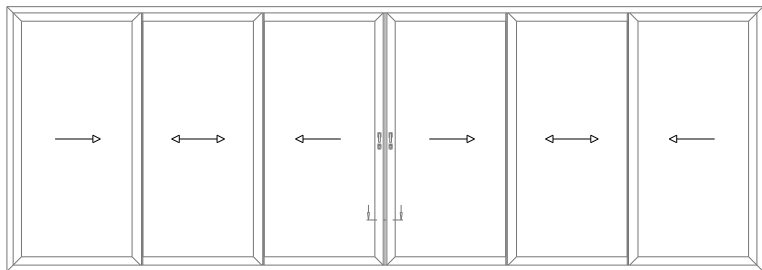

StyleSlide+ - Typical Sections

Interlock Reinforced

Reinforced
interlock
Section

StyleSlide+ - Typical Sections

Meeting Profile

StyleSlide+ - Typical Sections

Duo Frame - Cill Options

95mm stub Cill

150mm Cill

StyleSlide+ - Typical Sections

Duo Frame - Cill Options

180mm Cill

StyleSlide+ - Typical Sections

Duo Frame - Level FFL detail

StyleSlide+ - Typical Sections

Tri Frame - Cill Options