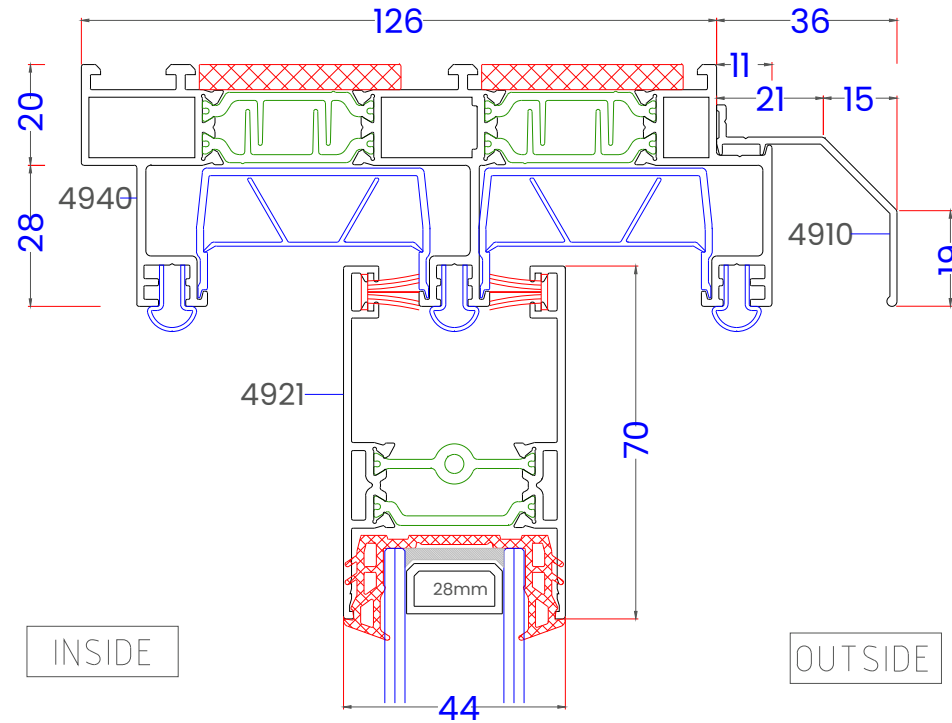

StyleSlide+ - Typical Sections

Tri Frame - Sliding Panel Head