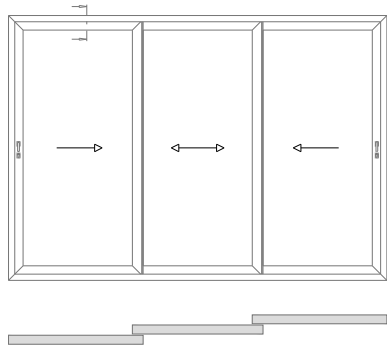

230mm Cill

StyleSlide+ - Typical Sections

Tri Frame - Level FFI detail

StyleSlide+ - Typical Sections

Duo Frame - Add On with Trickle Vent

EdgeGLID+ - Typical Sections

Tri Frame - Add On with Trickle Vent

ALUMINIUM GLAZING DIRECT