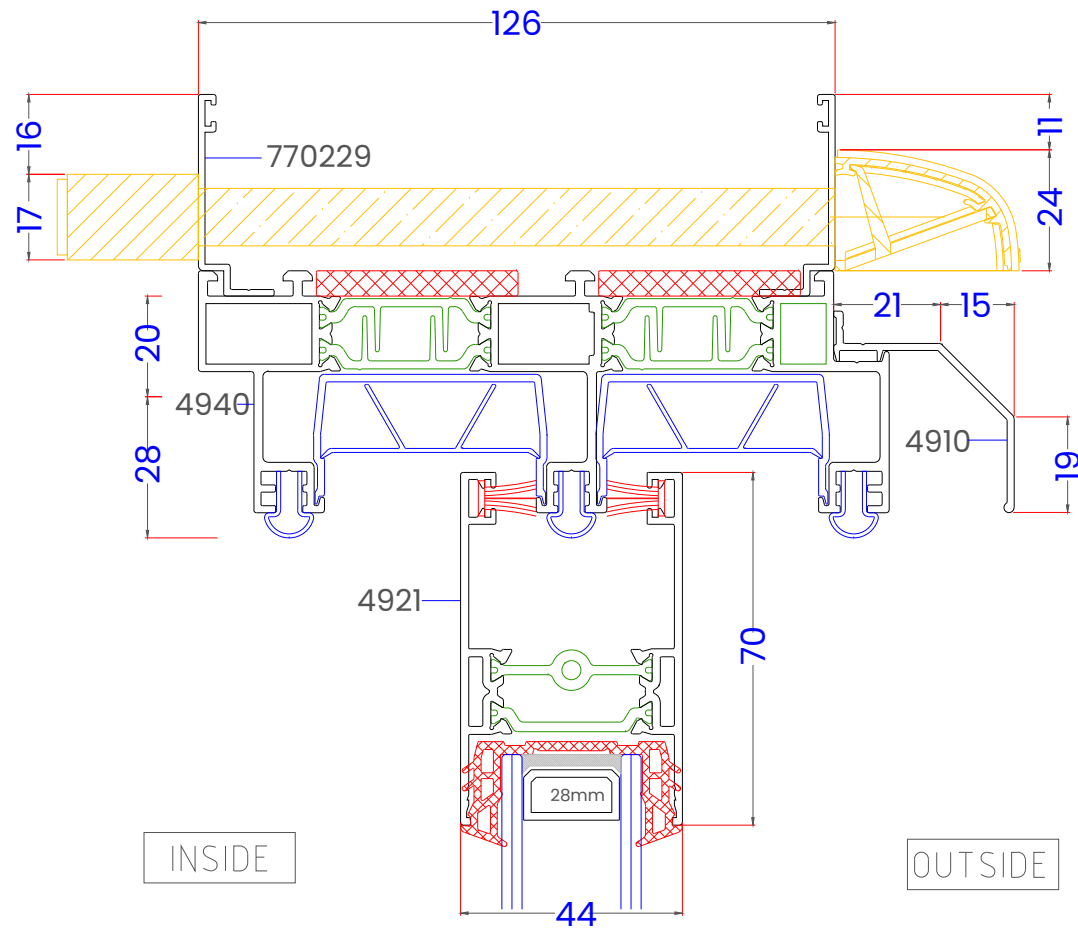

EdgeGLID+ - Typical Sections

Tri Frame - Add On with Trickle Vent