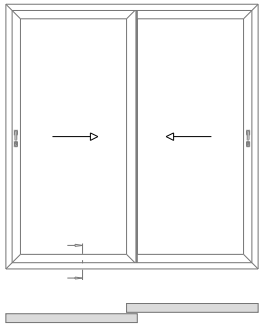

StyleSlide+ - Typical Sections

Interlock Reinforced

Reinforced
interlock
Section

StyleSlide+ - Typical Sections

Meeting Profile

StyleSlide+ - Typical Sections

Duo Frame - Cill Options

95mm stub Cill

150mm Cill

StyleSlide+ - Typical Sections

Duo Frame - Cill Options

180mm Cill

StyleSlide+ - Typical Sections

Duo Frame - Level FFL detail

StyleSlide+ - Typical Sections

Tri Frame - Cill Options