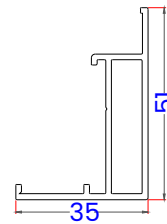

- 1.0 Typical Elevations
- 2.0 Standard Profiles
- 3.0 Typical Sections
 - 3.1 Duo Frame – Locking Jamb
 - 3.2 Tri Frame – Locking Jamb
 - 3.3 Duo Frame – Sliding Panel Threshold
 - 3.4 Tri Frame – Fixed Panel Threshold
 - 3.5 Tri Frame – Sliding Panel Threshold
 - 3.6 Duo Frame – Sliding Panel Head
 - 3.7 Tri Frame – Sliding Panel Head
 - 3.8 Interlocks
 - 3.8a Standard
 - 3.8b Reinforced
 - 3.9 Meeting Section
 - 3.10 Duo Frame – Cill Options
 - 3.11 Tri Frame – Cill Options
 - 3.12 Frame Extenders & Trickle Vent

StyleSlide+ - Contents

DUAL TRACK
APPLICABLE FOR IN-LINE SLIDING

DUO RAIL
X X

DUO RAIL
X X X X

TRIPLE TRACK
APPLICABLE FOR IN-LINE SLIDING

TRI RAIL
X X X

TRI RAIL
X X X X X X

StyleSlide+ - Profiles

4930 - Duo Frame - Track

4940 - Tri Fame - Track

4922- Lateral Sash Profile

4925-01- Shallow Interlock

4926-01- Reinforced Interlock

4921 - Top / Bearing Sash Profile

770229 - Frame Extension Add On 35mm

4910- Drip nose