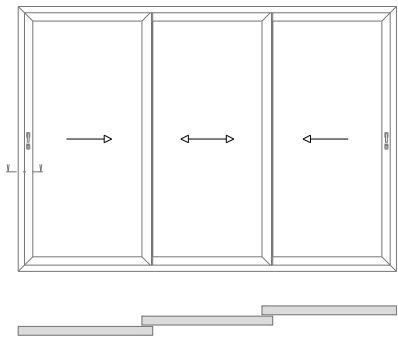

4927-01- Reinforced Interlock

4259 - Interlock Seam Profile
(4256)

StyleSlide+ - Profiles

3836 - Stub Cill 90mm

3735 - Drop Nose Cill 150mm

P-00-520 - Z-Profile

3837 - Drop Nose Cill 180mm

3838 - Drop Nose Cill 230mm

StyleSlide+ - Typical Sections

Duo Frame - Locking Jamb

StyleSlide+ - Typical Sections

Tri Frame - Locking Jamb

StyleSlide+ - Typical Sections

Duo Frame - Sliding Panel Threshold

StyleSlide+ - Typical Sections