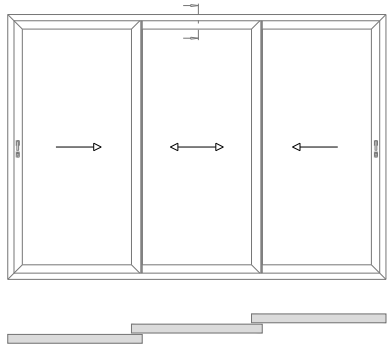

Tri Frame - Sliding Panel Threshold

StyleSlide+ - Typical Sections

Duo Frame - Sliding Panel Head

StyleSlide+ - Typical Sections

Tri Frame - Sliding Panel Head

StyleSlide+ - Typical Sections

Interlock - Standard

StyleSlide+ - Typical Sections

Interlock Reinforced

Reinforced
interlock
Section

StyleSlide+ - Typical Sections

Meeting Profile

StyleSlide+ - Typical Sections

Duo Frame - Cill Options

95mm stub Cill