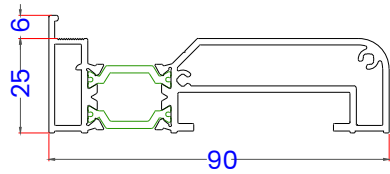

4930 - Duo Frame - Track

4940 - Tri Fame - Track

4922- Lateral Sash Profile

4925-01- Shallow Interlock

4926-01- Reinforced Interlock

4921 - Top / Bearing Sash Profile

770229 - Frame Extension Add On 35mm

4910- Drip nose

4927-01- Reinforced Interlock

4259 - Interlock Seam Profile
(4256)

StyleSlide+ - Profiles

3836 - Stub Cill 90mm

3735 - Drop Nose Cill 150mm

P-00-520 - Z-Profile

3837 - Drop Nose Cill 180mm

3838 - Drop Nose Cill 230mm