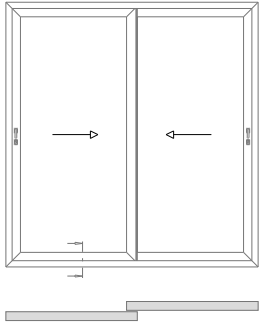

StyleSlide+ - Typical Sections

Interlock Reinforced

Reinforced
interlock
Section

StyleSlide+ - Typical Sections

Meeting Profile

StyleSlide+ - Typical Sections

Duo Frame - Cill Options

95mm stub Cill

150mm Cill

StyleSlide+ - Typical Sections

Duo Frame - Cill Options

180mm Cill

StyleSlide+ - Typical Sections

Duo Frame - Level FFL detail

StyleSlide+ - Typical Sections

Tri Frame - Cill Options