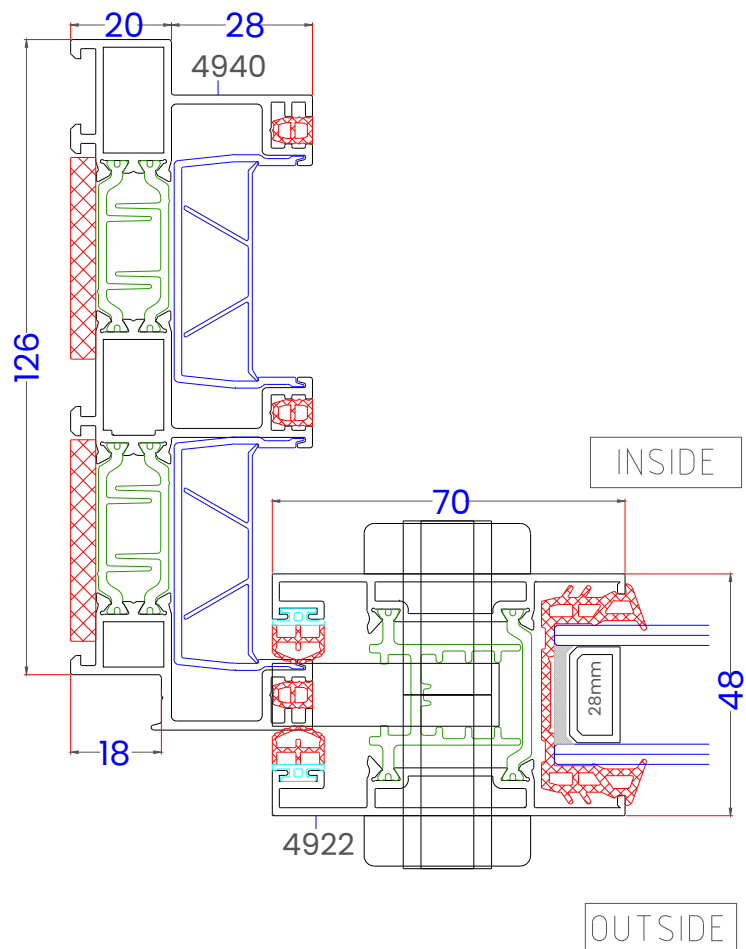

StyleSlide+ - Typical Sections

Tri Frame - Locking Jamb