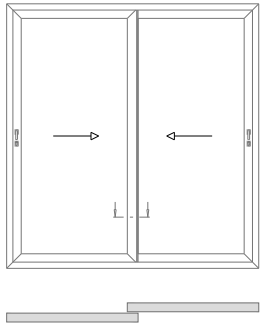

Tri Frame - Sliding Panel Threshold

StyleSlide+ - Typical Sections

Duo Frame - Sliding Panel Head

StyleSlide+ - Typical Sections

Tri Frame - Sliding Panel Head

StyleSlide+ - Typical Sections

Interlock - Standard

StyleSlide+ - Typical Sections

Interlock Reinforced

Reinforced
interlock
Section

StyleSlide+ - Typical Sections

Meeting Profile

StyleSlide+ - Typical Sections

Duo Frame - Cill Options

95mm stub Cill