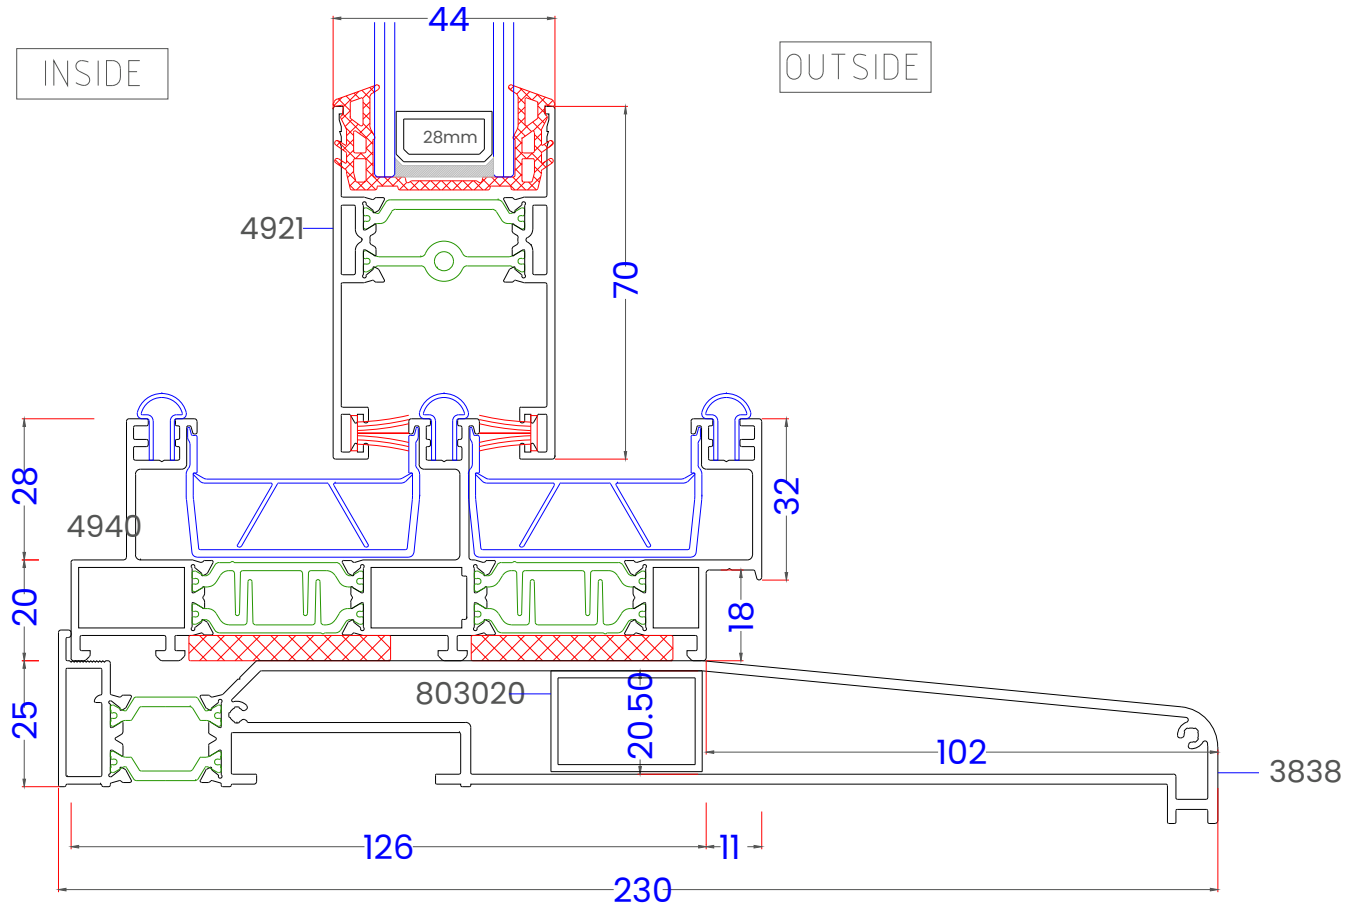

Kit Frame and Sash Option For Full Site-Assembly

Size Limits

Maximum Panel Width	2200 mm
Maximum Panel Height	2600 mm
Maximum Panel Weight	240 kg

THRESHOLD HEIGHT	48 mm	
GLAZING THICKNESS	14 - 36 mm	
GLAZING METHOD	Wrap-Around	
GLAZING	Double or Triple	
SIGHTLINE (TYPICAL)	35 mm	
FRAME DEPTH	2 RAIL	70 mm
FRAME DEPTH	3 RAIL	126 mm

150mm Cill

StyleSlide+ - Typical Sections

Duo Frame - Cill Options

180mm Cill

StyleSlide+ - Typical Sections

Duo Frame - Level FFL detail

StyleSlide+ - Typical Sections

Tri Frame - Cill Options