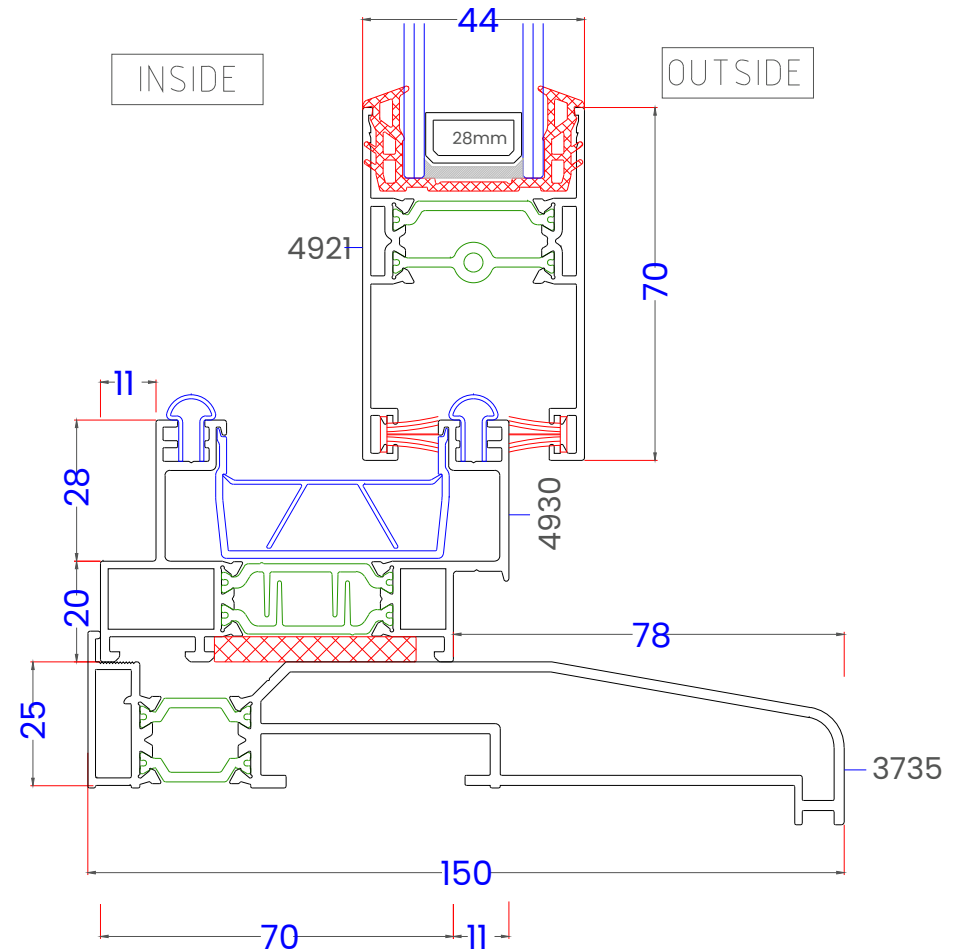

Kit Frame and Sash Option For Full Site-Assembly

Size Limits

Maximum Panel Width	2200 mm
Maximum Panel Height	2600 mm
Maximum Panel Weight	240 kg

THRESHOLD HEIGHT	48 mm	
GLAZING THICKNESS	14 - 36 mm	
GLAZING METHOD	Wrap-Around	
GLAZING	Double or Triple	
SIGHTLINE (TYPICAL)	35 mm	
FRAME DEPTH	2 RAIL	70 mm
FRAME DEPTH	3 RAIL	126 mm

StyleSlide+ - Typical Sections

Interlock Reinforced

Reinforced
interlock
Section

StyleSlide+ - Typical Sections

Meeting Profile

StyleSlide+ - Typical Sections

Duo Frame - Cill Options

95mm stub Cill

150mm Cill

StyleSlide+ - Typical Sections

Duo Frame - Cill Options

180mm Cill

StyleSlide+ - Typical Sections

Duo Frame - Level FFL detail

StyleSlide+ - Typical Sections

Tri Frame - Cill Options