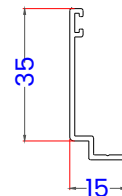

4930 - Duo Frame - Track

4940 - Tri Fame - Track

4922- Lateral Sash Profile

4925-01- Shallow Interlock

4926-01- Reinforced Interlock

4921 - Top / Bearing Sash Profile

770229 - Frame Extension Add On 35mm

4910- Drip nose

4927-01- Reinforced Interlock

4259 - Interlock Seam Profile
(4256)

StyleSlide+ - Profiles

3836 - Stub Cill 90mm

3735 - Drop Nose Cill 150mm

P-00-520 - Z-Profile

3837 - Drop Nose Cill 180mm

3838 - Drop Nose Cill 230mm