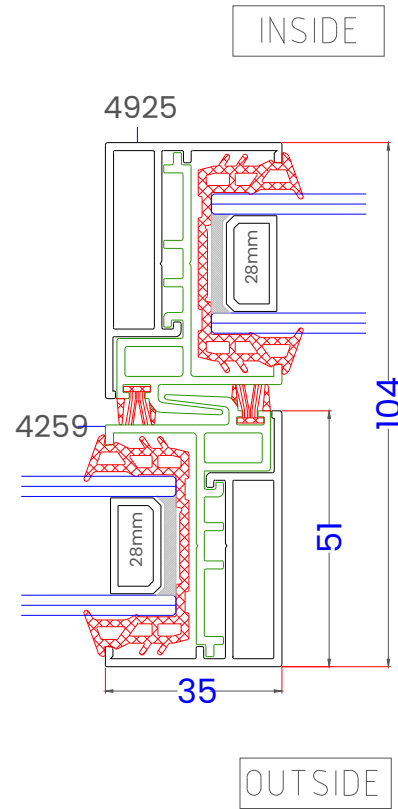

Kit Frame and Sash Option For Full Site-Assembly

Size Limits

Maximum Panel Width	2200 mm
Maximum Panel Height	2600 mm
Maximum Panel Weight	240 kg

THRESHOLD HEIGHT	48 mm	
GLAZING THICKNESS	14 - 36 mm	
GLAZING METHOD	Wrap-Around	
GLAZING	Double or Triple	
SIGHTLINE (TYPICAL)	35 mm	
FRAME DEPTH	2 RAIL	70 mm
FRAME DEPTH	3 RAIL	126 mm

Tri Frame - Sliding Panel Threshold

StyleSlide+ - Typical Sections

Duo Frame - Sliding Panel Head

StyleSlide+ - Typical Sections

Tri Frame - Sliding Panel Head

StyleSlide+ - Typical Sections

Interlock - Standard

StyleSlide+ - Typical Sections

Interlock Reinforced

Reinforced
interlock
Section

StyleSlide+ - Typical Sections

Meeting Profile

StyleSlide+ - Typical Sections

Duo Frame - Cill Options

95mm stub Cill

150mm Cill

StyleSlide+ - Typical Sections

Duo Frame - Cill Options

180mm Cill

StyleSlide+ - Typical Sections

Duo Frame - Level FFL detail

StyleSlide+ - Typical Sections

Tri Frame - Cill Options