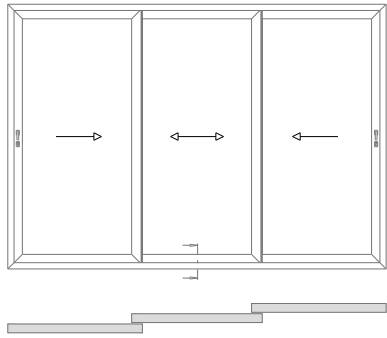

StyleSlide+ - Typical Sections

Tri Frame - Level FFI detail