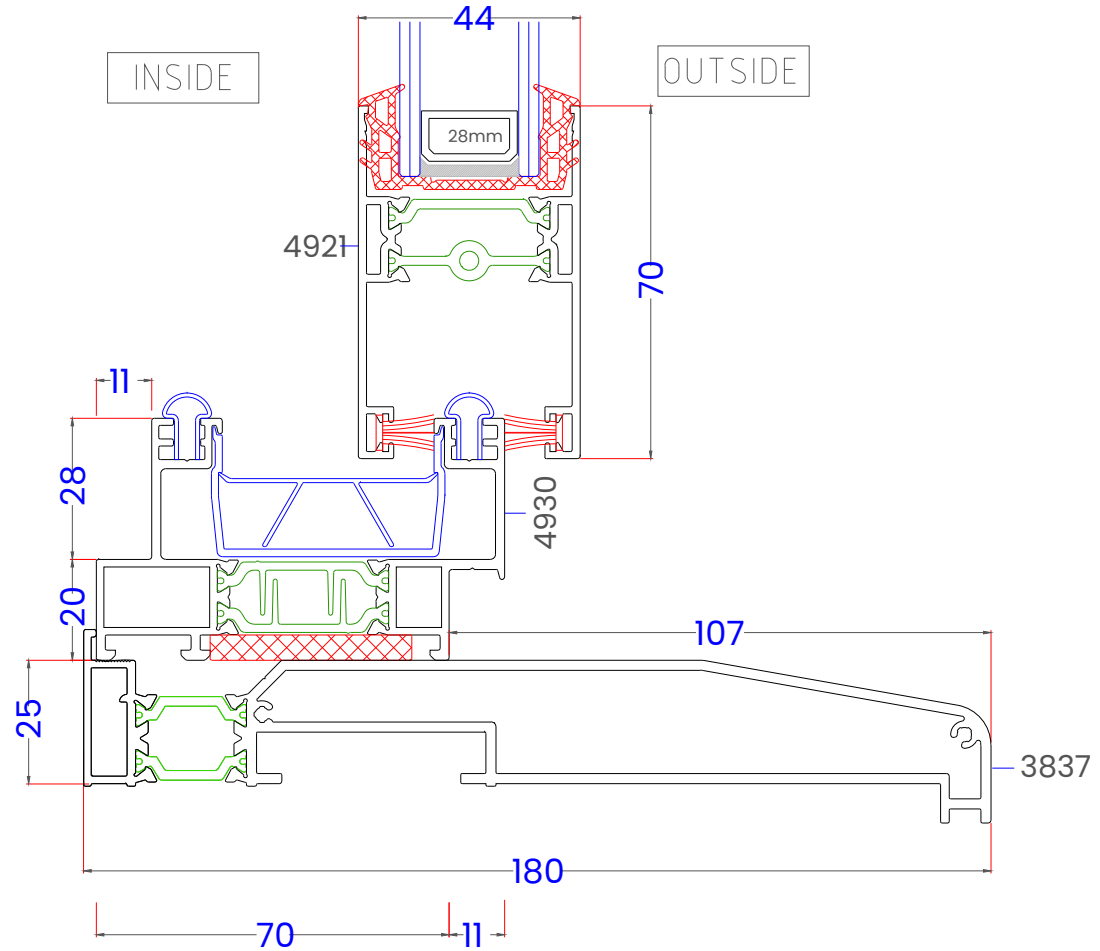

StyleSlide+ - Typical Sections

Interlock Reinforced

Reinforced
interlock
Section

StyleSlide+ - Typical Sections

Meeting Profile

StyleSlide+ - Typical Sections

Duo Frame - Cill Options

95mm stub Cill

150mm Cill

StyleSlide+ - Typical Sections

Duo Frame - Cill Options

180mm Cill

StyleSlide+ - Typical Sections

Duo Frame - Level FFL detail

StyleSlide+ - Typical Sections

Tri Frame - Cill Options