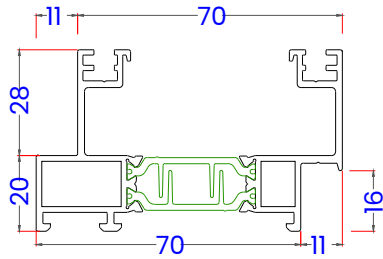

- 1.0 Typical Elevations
- 2.0 Standard Profiles
- 3.0 Typical Sections
 - 3.1 Duo Frame – Locking Jamb
 - 3.2 Tri Frame – Locking Jamb
 - 3.3 Duo Frame – Sliding Panel Threshold
 - 3.4 Tri Frame – Fixed Panel Threshold
 - 3.5 Tri Frame – Sliding Panel Threshold
 - 3.6 Duo Frame – Sliding Panel Head
 - 3.7 Tri Frame – Sliding Panel Head
 - 3.8 Interlocks
 - 3.8a Standard
 - 3.8b Reinforced
 - 3.9 Meeting Section
 - 3.10 Duo Frame – Cill Options
 - 3.11 Tri Frame – Cill Options
 - 3.12 Frame Extenders & Trickle Vent

StyleSlide+ - Contents

DUAL TRACK
APPLICABLE FOR IN-LINE SLIDING

DUO RAIL
X X

DUO RAIL
X X X X

TRIPLE TRACK
APPLICABLE FOR IN-LINE SLIDING

TRI RAIL
X X X

TRI RAIL
X X X X X X

StyleSlide+ - Profiles

4930 - Duo Frame - Track

4940 - Tri Fame - Track

4922- Lateral Sash Profile

4925-01- Shallow Interlock

4926-01- Reinforced Interlock

4921 - Top / Bearing Sash Profile

770229 - Frame Extension Add On 35mm

4910- Drip nose