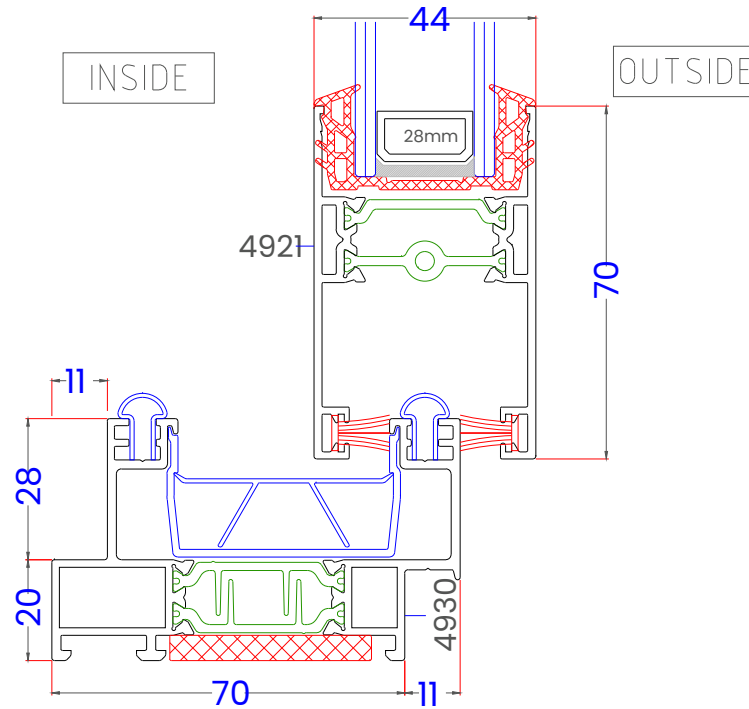

StyleSlide+ - Typical Sections

Duo Frame - Sliding Panel Threshold