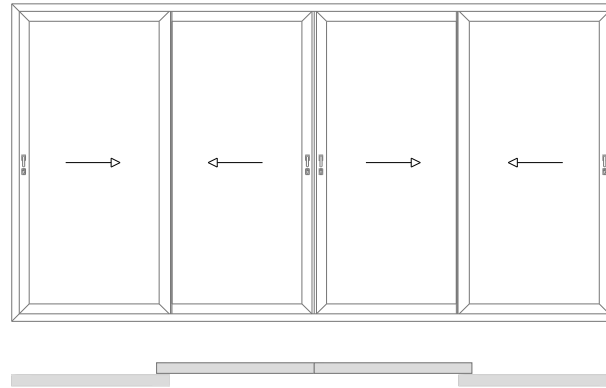

DUO RAIL
X X X X