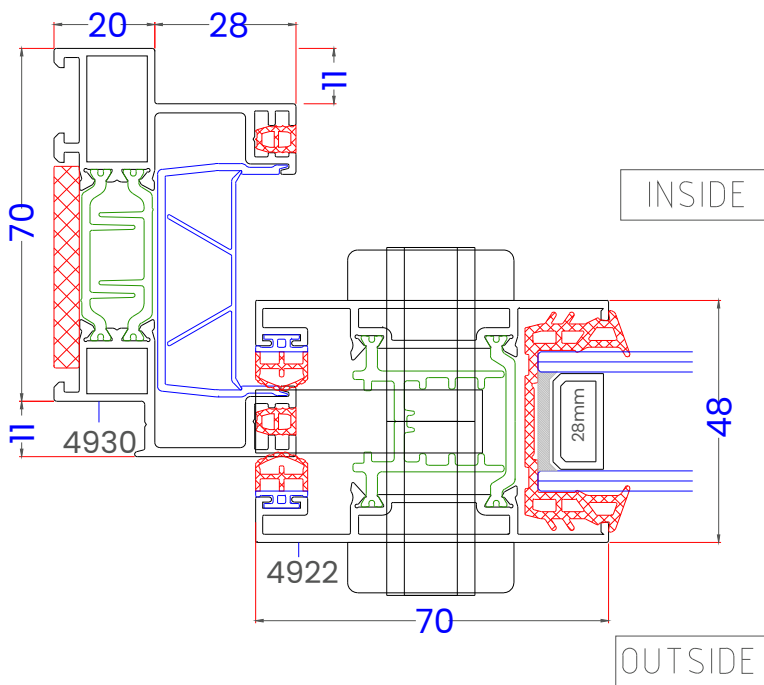

StyleSlide+ - Typical Sections

Duo Frame - Locking Jamb