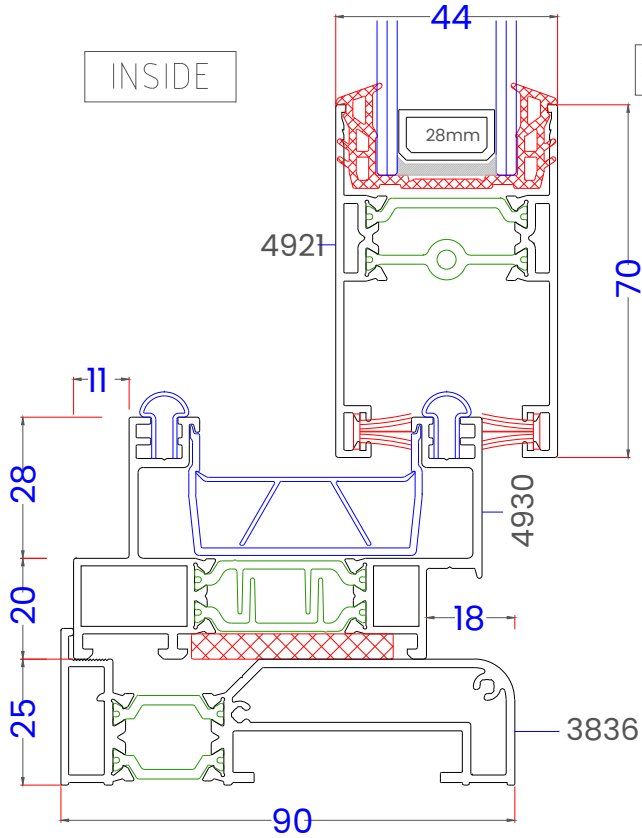

Kit Frame and Sash Option For Full Site-Assembly

Size Limits

Maximum Panel Width	2200 mm
Maximum Panel Height	2600 mm
Maximum Panel Weight	240 kg

THRESHOLD HEIGHT	48 mm	
GLAZING THICKNESS	14 - 36 mm	
GLAZING METHOD	Wrap-Around	
GLAZING	Double or Triple	
SIGHTLINE (TYPICAL)	35 mm	
FRAME DEPTH	2 RAIL	70 mm
FRAME DEPTH	3 RAIL	126 mm

StyleSlide+ - Typical Sections

Interlock Reinforced

Reinforced
interlock
Section

StyleSlide+ - Typical Sections

Meeting Profile

StyleSlide+ - Typical Sections

Duo Frame - Cill Options

95mm stub Cill

150mm Cill

StyleSlide+ - Typical Sections

Duo Frame - Cill Options

180mm Cill

StyleSlide+ - Typical Sections

Duo Frame - Level FFL detail

StyleSlide+ - Typical Sections

Tri Frame - Cill Options