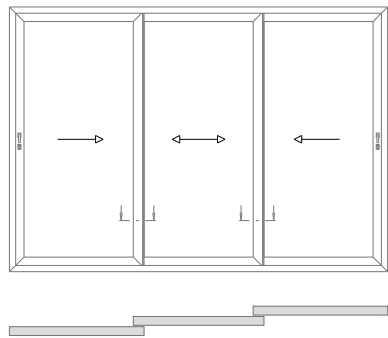

Tri Frame - Sliding Panel Threshold

StyleSlide+ - Typical Sections

Duo Frame - Sliding Panel Head

StyleSlide+ - Typical Sections

Tri Frame - Sliding Panel Head

StyleSlide+ - Typical Sections

Interlock - Standard

StyleSlide+ - Typical Sections

Interlock Reinforced

Reinforced
interlock
Section

StyleSlide+ - Typical Sections

Meeting Profile

StyleSlide+ - Typical Sections

Duo Frame - Cill Options

95mm stub Cill