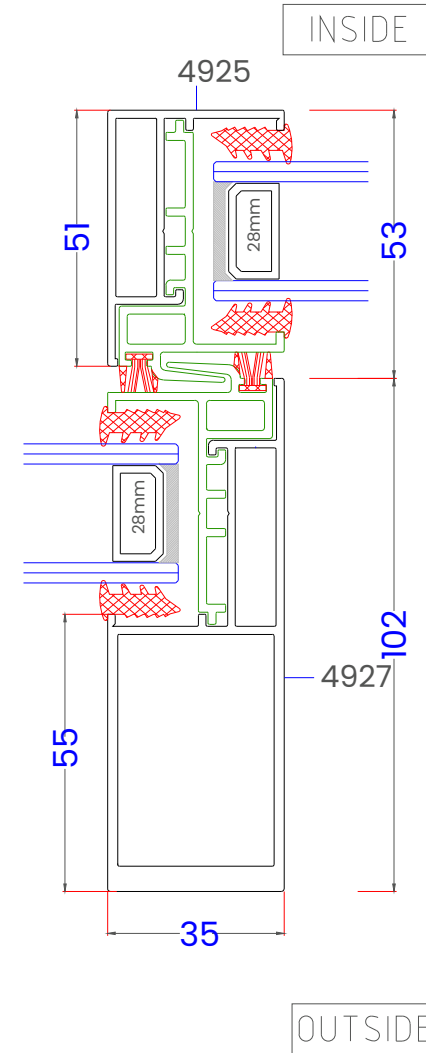

Kit Frame and Sash Option For Full Site-Assembly

Size Limits

Maximum Panel Width	2200 mm
Maximum Panel Height	2600 mm
Maximum Panel Weight	240 kg

THRESHOLD HEIGHT	48 mm	
GLAZING THICKNESS	14 - 36 mm	
GLAZING METHOD	Wrap-Around	
GLAZING	Double or Triple	
SIGHTLINE (TYPICAL)	35 mm	
FRAME DEPTH	2 RAIL	70 mm
FRAME DEPTH	3 RAIL	126 mm

Tri Frame - Sliding Panel Threshold

StyleSlide+ - Typical Sections

Duo Frame - Sliding Panel Head

StyleSlide+ - Typical Sections

Tri Frame - Sliding Panel Head

StyleSlide+ - Typical Sections

Interlock - Standard

StyleSlide+ - Typical Sections

Interlock Reinforced

Reinforced
interlock
Section

StyleSlide+ - Typical Sections

Meeting Profile

StyleSlide+ - Typical Sections

Duo Frame - Cill Options

95mm stub Cill

150mm Cill

StyleSlide+ - Typical Sections

Duo Frame - Cill Options

180mm Cill

StyleSlide+ - Typical Sections

Duo Frame - Level FFL detail

StyleSlide+ - Typical Sections

Tri Frame - Cill Options