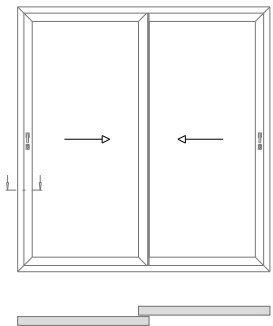

4927-01- Reinforced Interlock

4259 - Interlock Seam Profile
(4256)

StyleSlide+ - Profiles

3836 - Stub Cill 90mm

3735 - Drop Nose Cill 150mm

P-00-520 - Z-Profile

3837 - Drop Nose Cill 180mm

3838 - Drop Nose Cill 230mm

StyleSlide+ - Typical Sections

Duo Frame - Locking Jamb

StyleSlide+ - Typical Sections

Tri Frame - Locking Jamb

StyleSlide+ - Typical Sections

Duo Frame - Sliding Panel Threshold

StyleSlide+ - Typical Sections