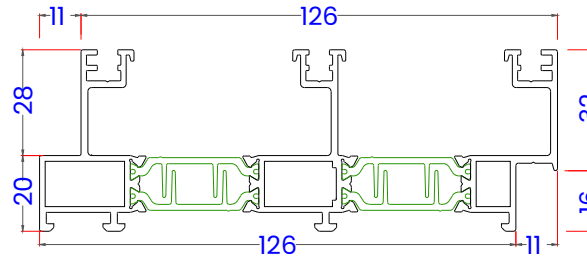

- 1.0 Typical Elevations
- 2.0 Standard Profiles
- 3.0 Typical Sections
 - 3.1 Duo Frame – Locking Jamb
 - 3.2 Tri Frame – Locking Jamb
 - 3.3 Duo Frame – Sliding Panel Threshold
 - 3.4 Tri Frame – Fixed Panel Threshold
 - 3.5 Tri Frame – Sliding Panel Threshold
 - 3.6 Duo Frame – Sliding Panel Head
 - 3.7 Tri Frame – Sliding Panel Head
 - 3.8 Interlocks
 - 3.8a Standard
 - 3.8b Reinforced
 - 3.9 Meeting Section
 - 3.10 Duo Frame – Cill Options
 - 3.11 Tri Frame – Cill Options
 - 3.12 Frame Extenders & Trickle Vent

StyleSlide+ - Contents

DUAL TRACK
APPLICABLE FOR IN-LINE SLIDING

DUO RAIL
X X

DUO RAIL
X X X X

TRIPLE TRACK
APPLICABLE FOR IN-LINE SLIDING

TRI RAIL
X X X

TRI RAIL
X X X X X X

StyleSlide+ - Profiles

4930 - Duo Frame - Track

4940 - Tri Fame - Track

4922- Lateral Sash Profile

4925-01- Shallow Interlock

4926-01- Reinforced Interlock

4921 - Top / Bearing Sash Profile

770229 - Frame Extension Add On 35mm

4910- Drip nose