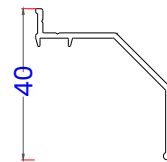

4930 - Duo Frame - Track

4940 - Tri Fame - Track

4922- Lateral Sash Profile

4925-01- Shallow Interlock

4926-01- Reinforced Interlock

4921 - Top / Bearing Sash Profile

770229 - Frame Extension Add On 35mm

4910- Drip nose

4927-01- Reinforced Interlock

4259 - Interlock Seam Profile
(4256)

StyleSlide+ - Profiles

3836 - Stub Cill 90mm

3735 - Drop Nose Cill 150mm

P-00-520 - Z-Profile

3837 - Drop Nose Cill 180mm

3838 - Drop Nose Cill 230mm