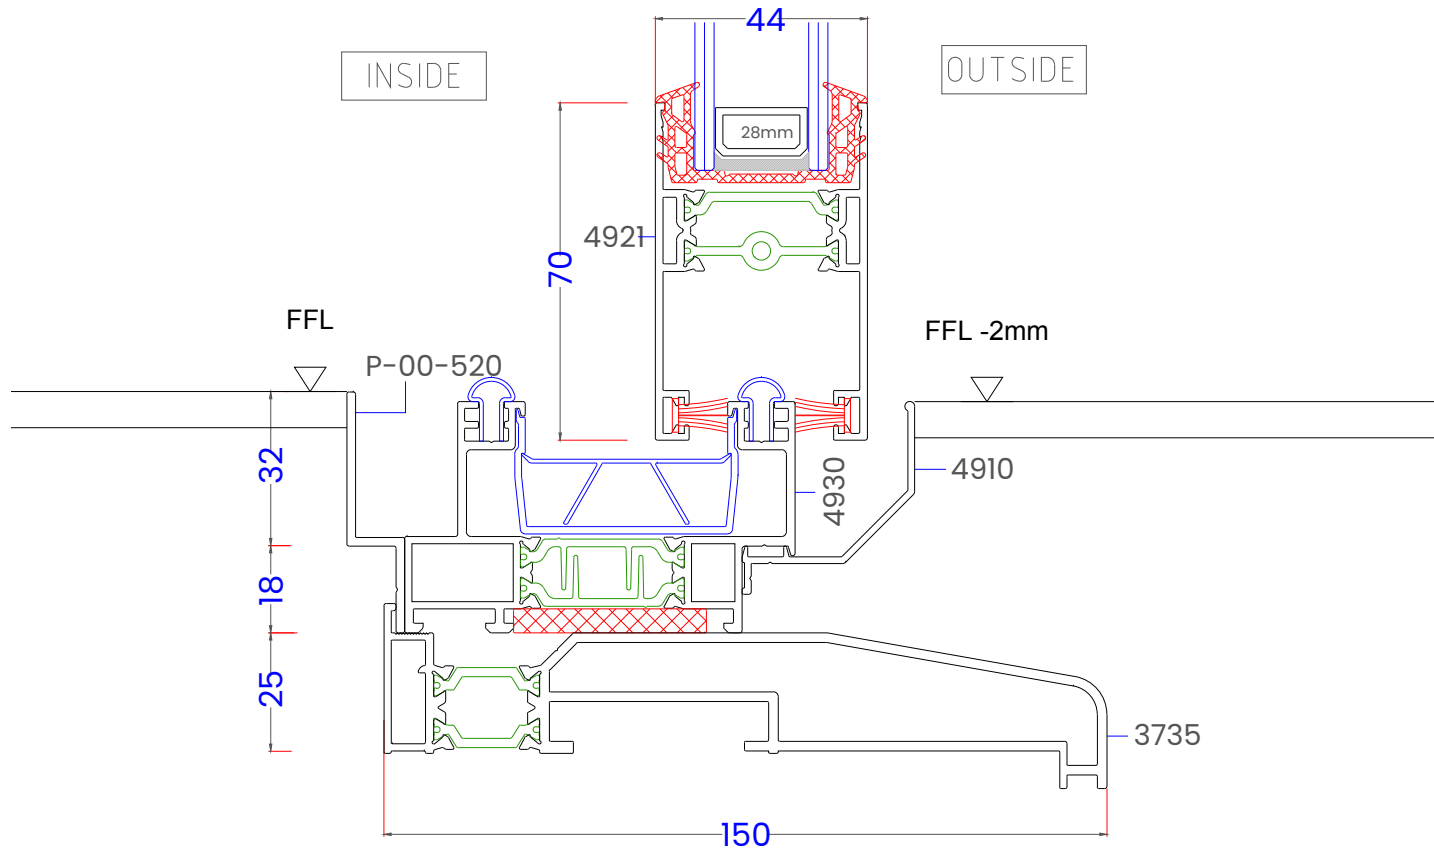

StyleSlide+ - Typical Sections

Interlock Reinforced

Reinforced
interlock
Section

StyleSlide+ - Typical Sections

Meeting Profile

StyleSlide+ - Typical Sections

Duo Frame - Cill Options

95mm stub Cill

150mm Cill

StyleSlide+ - Typical Sections

Duo Frame - Cill Options

180mm Cill

StyleSlide+ - Typical Sections

Duo Frame - Level FFL detail

StyleSlide+ - Typical Sections

Tri Frame - Cill Options