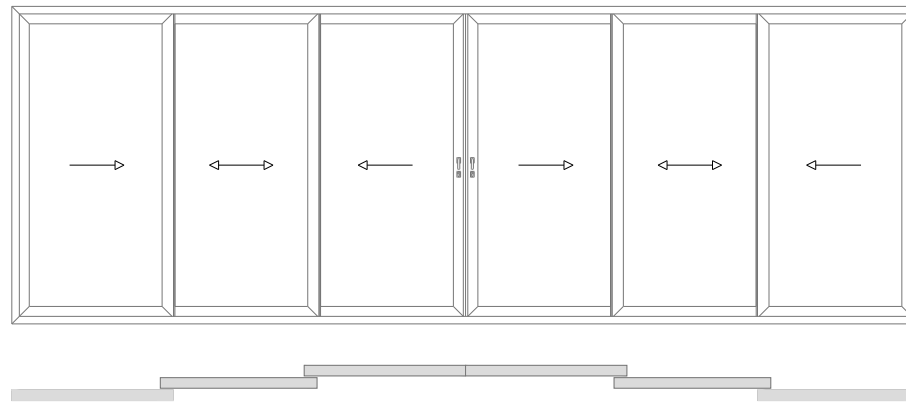

- 1.0 Typical Elevations
- 2.0 Standard Profiles
- 3.0 Typical Sections
 - 3.1 Duo Frame – Locking Jamb
 - 3.2 Tri Frame – Locking Jamb
 - 3.3 Duo Frame – Sliding Panel Threshold
 - 3.4 Tri Frame – Fixed Panel Threshold
 - 3.5 Tri Frame – Sliding Panel Threshold
 - 3.6 Duo Frame – Sliding Panel Head
 - 3.7 Tri Frame – Sliding Panel Head
 - 3.8 Interlocks
 - 3.8a Standard
 - 3.8b Reinforced
 - 3.9 Meeting Section
 - 3.10 Duo Frame – Cill Options
 - 3.11 Tri Frame – Cill Options
 - 3.12 Frame Extenders & Trickle Vent

StyleSlide+ - Contents

DUAL TRACK
APPLICABLE FOR IN-LINE SLIDING

DUO RAIL
X X

DUO RAIL
X X X X

TRIPLE TRACK
APPLICABLE FOR IN-LINE SLIDING

TRI RAIL
X X X

TRI RAIL
X X X X X X

StyleSlide+ - Profiles