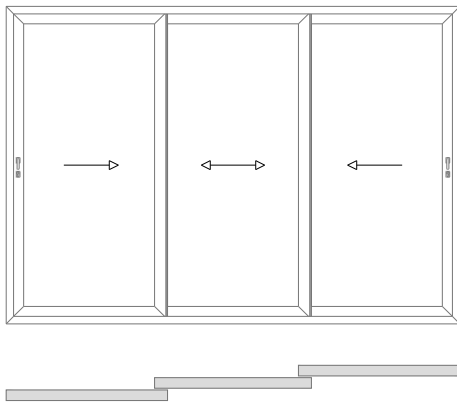

- 1.0 Typical Elevations
- 2.0 Standard Profiles
- 3.0 Typical Sections
 - 3.1 Duo Frame – Locking Jamb
 - 3.2 Tri Frame – Locking Jamb
 - 3.3 Duo Frame – Sliding Panel Threshold
 - 3.4 Tri Frame – Fixed Panel Threshold
 - 3.5 Tri Frame – Sliding Panel Threshold
 - 3.6 Duo Frame – Sliding Panel Head
 - 3.7 Tri Frame – Sliding Panel Head
 - 3.8 Interlocks
 - 3.8a Standard
 - 3.8b Reinforced
 - 3.9 Meeting Section
 - 3.10 Duo Frame – Cill Options
 - 3.11 Tri Frame – Cill Options
 - 3.12 Frame Extenders & Trickle Vent

StyleSlide+ - Contents

DUAL TRACK
APPLICABLE FOR IN-LINE SLIDING

DUO RAIL
X X

DUO RAIL
X X X X

TRIPLE TRACK
APPLICABLE FOR IN-LINE SLIDING

TRI RAIL
X X X

TRI RAIL
X X X X X X

StyleSlide+ - Profiles