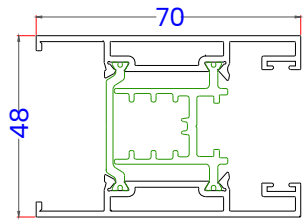

- 1.0 Typical Elevations
- 2.0 Standard Profiles
- 3.0 Typical Sections
 - 3.1 Duo Frame – Locking Jamb
 - 3.2 Tri Frame – Locking Jamb
 - 3.3 Duo Frame – Sliding Panel Threshold
 - 3.4 Tri Frame – Fixed Panel Threshold
 - 3.5 Tri Frame – Sliding Panel Threshold
 - 3.6 Duo Frame – Sliding Panel Head
 - 3.7 Tri Frame – Sliding Panel Head
 - 3.8 Interlocks
 - 3.8a Standard
 - 3.8b Reinforced
 - 3.9 Meeting Section
 - 3.10 Duo Frame – Cill Options
 - 3.11 Tri Frame – Cill Options
 - 3.12 Frame Extenders & Trickle Vent

StyleSlide+ - Contents

DUAL TRACK
APPLICABLE FOR IN-LINE SLIDING

DUO RAIL
X X

DUO RAIL
X X X X

TRIPLE TRACK
APPLICABLE FOR IN-LINE SLIDING

TRI RAIL
X X X

TRI RAIL
X X X X X X

StyleSlide+ - Profiles

4930 - Duo Frame - Track

4940 - Tri Fame - Track

4922- Lateral Sash Profile

4925-01- Shallow Interlock

4926-01- Reinforced Interlock

4921 - Top / Bearing Sash Profile

770229 - Frame Extension Add On 35mm

4910- Drip nose