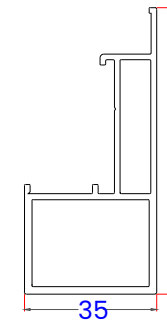

Kit Frame and Sash Option For Full Site-Assembly

Size Limits

Maximum Panel Width	2200 mm
Maximum Panel Height	2600 mm
Maximum Panel Weight	240 kg

THRESHOLD HEIGHT	48 mm	
GLAZING THICKNESS	14 - 36 mm	
GLAZING METHOD	Wrap-Around	
GLAZING	Double or Triple	
SIGHTLINE (TYPICAL)	35 mm	
FRAME DEPTH	2 RAIL	70 mm
FRAME DEPTH	3 RAIL	126 mm

- 1.0 Typical Elevations
- 2.0 Standard Profiles
- 3.0 Typical Sections
 - 3.1 Duo Frame – Locking Jamb
 - 3.2 Tri Frame – Locking Jamb
 - 3.3 Duo Frame – Sliding Panel Threshold
 - 3.4 Tri Frame – Fixed Panel Threshold
 - 3.5 Tri Frame – Sliding Panel Threshold
 - 3.6 Duo Frame – Sliding Panel Head
 - 3.7 Tri Frame – Sliding Panel Head
 - 3.8 Interlocks
 - 3.8a Standard
 - 3.8b Reinforced
 - 3.9 Meeting Section
 - 3.10 Duo Frame – Cill Options
 - 3.11 Tri Frame – Cill Options
 - 3.12 Frame Extenders & Trickle Vent

4930 - Duo Frame - Track

4940 - Tri Fame - Track

4922- Lateral Sash Profile

4925-01- Shallow Interlock

4926-01- Reinforced Interlock

4921 - Top / Bearing Sash Profile

770229 - Frame Extension Add On 35mm

4910- Drip nose

4927-01- Reinforced Interlock

4259 - Interlock Seam Profile
(4256)

StyleSlide+ - Profiles

3836 - Stub Cill 90mm

3735 - Drop Nose Cill 150mm

P-00-520 - Z-Profile

3837 - Drop Nose Cill 180mm

3838 - Drop Nose Cill 230mm