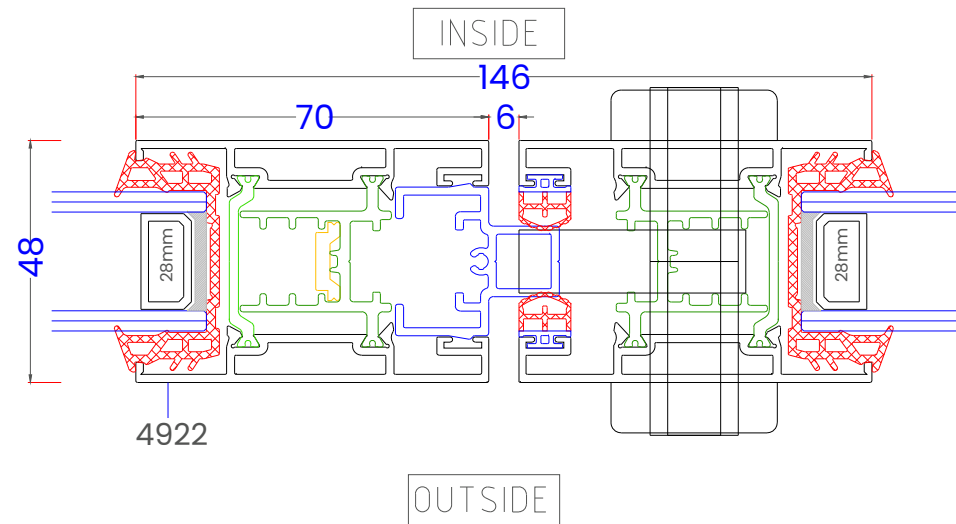

StyleSlide+ - Typical Sections

Interlock Reinforced

Reinforced
interlock
Section

StyleSlide+ - Typical Sections

Meeting Profile

StyleSlide+ - Typical Sections

Duo Frame - Cill Options

95mm stub Cill

150mm Cill

StyleSlide+ - Typical Sections

Duo Frame - Cill Options

180mm Cill

StyleSlide+ - Typical Sections

Duo Frame - Level FFL detail

StyleSlide+ - Typical Sections

Tri Frame - Cill Options