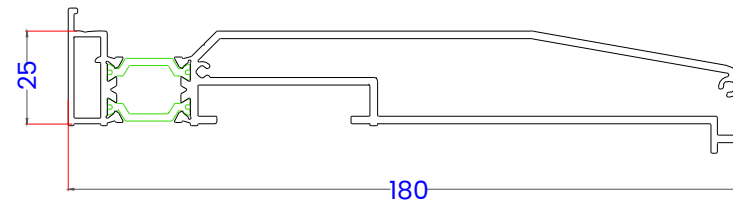

4930 - Duo Frame - Track

4940 - Tri Fame - Track

4922- Lateral Sash Profile

4925-01- Shallow Interlock

4926-01- Reinforced Interlock

4921 - Top / Bearing Sash Profile

770229 - Frame Extension Add On 35mm

4910- Drip nose

4927-01- Reinforced Interlock

4259 - Interlock Seam Profile
(4256)

StyleSlide+ - Profiles

3836 - Stub Cill 90mm

3735 - Drop Nose Cill 150mm

P-00-520 - Z-Profile

3837 - Drop Nose Cill 180mm

3838 - Drop Nose Cill 230mm

StyleSlide+ - Typical Sections

Duo Frame - Locking Jamb

StyleSlide+ - Typical Sections

Tri Frame - Locking Jamb

StyleSlide+ - Typical Sections

Duo Frame - Sliding Panel Threshold

StyleSlide+ - Typical Sections