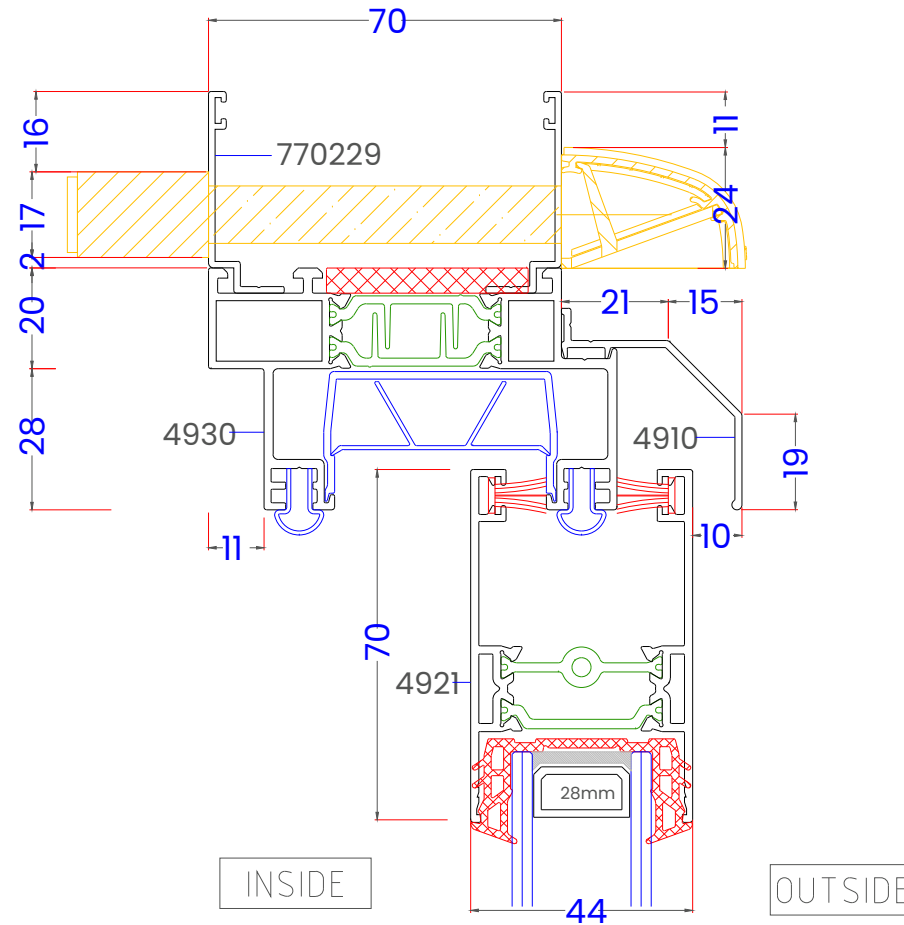

Kit Frame and Sash Option For Full Site-Assembly

Size Limits

Maximum Panel Width	2200 mm
Maximum Panel Height	2600 mm
Maximum Panel Weight	240 kg

THRESHOLD HEIGHT	48 mm	
GLAZING THICKNESS	14 - 36 mm	
GLAZING METHOD	Wrap-Around	
GLAZING	Double or Triple	
SIGHTLINE (TYPICAL)	35 mm	
FRAME DEPTH	2 RAIL	70 mm
FRAME DEPTH	3 RAIL	126 mm

150mm Cill

StyleSlide+ - Typical Sections

Duo Frame - Cill Options

180mm Cill

StyleSlide+ - Typical Sections

Duo Frame - Level FFL detail

StyleSlide+ - Typical Sections

Tri Frame - Cill Options

230mm Cill

StyleSlide+ - Typical Sections

Tri Frame - Level FFI detail

StyleSlide+ - Typical Sections

Duo Frame - Add On with Trickle Vent

EdgeGLID+ - Typical Sections

Tri Frame - Add On with Trickle Vent

ALUMINIUM GLAZING DIRECT