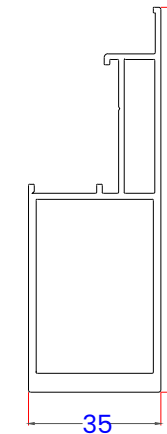

Kit Frame and Sash Option For Full Site-Assembly

Size Limits

Maximum Panel Width	2200 mm
Maximum Panel Height	2600 mm
Maximum Panel Weight	240 kg

THRESHOLD HEIGHT	48 mm	
GLAZING THICKNESS	14 - 36 mm	
GLAZING METHOD	Wrap-Around	
GLAZING	Double or Triple	
SIGHTLINE (TYPICAL)	35 mm	
FRAME DEPTH	2 RAIL	70 mm
FRAME DEPTH	3 RAIL	126 mm

- 1.0 Typical Elevations
- 2.0 Standard Profiles
- 3.0 Typical Sections
 - 3.1 Duo Frame – Locking Jamb
 - 3.2 Tri Frame – Locking Jamb
 - 3.3 Duo Frame – Sliding Panel Threshold
 - 3.4 Tri Frame – Fixed Panel Threshold
 - 3.5 Tri Frame – Sliding Panel Threshold
 - 3.6 Duo Frame – Sliding Panel Head
 - 3.7 Tri Frame – Sliding Panel Head
 - 3.8 Interlocks
 - 3.8a Standard
 - 3.8b Reinforced
 - 3.9 Meeting Section
 - 3.10 Duo Frame – Cill Options
 - 3.11 Tri Frame – Cill Options
 - 3.12 Frame Extenders & Trickle Vent

4930 - Duo Frame - Track

4940 - Tri Fame - Track

4922- Lateral Sash Profile

4925-01- Shallow Interlock

4926-01- Reinforced Interlock

4921 - Top / Bearing Sash Profile

770229 - Frame Extension Add On 35mm

4910- Drip nose

4927-01- Reinforced Interlock

4259 - Interlock Seam Profile
(4256)

StyleSlide+ - Profiles

3836 - Stub Cill 90mm

3735 - Drop Nose Cill 150mm

P-00-520 - Z-Profile

3837 - Drop Nose Cill 180mm

3838 - Drop Nose Cill 230mm