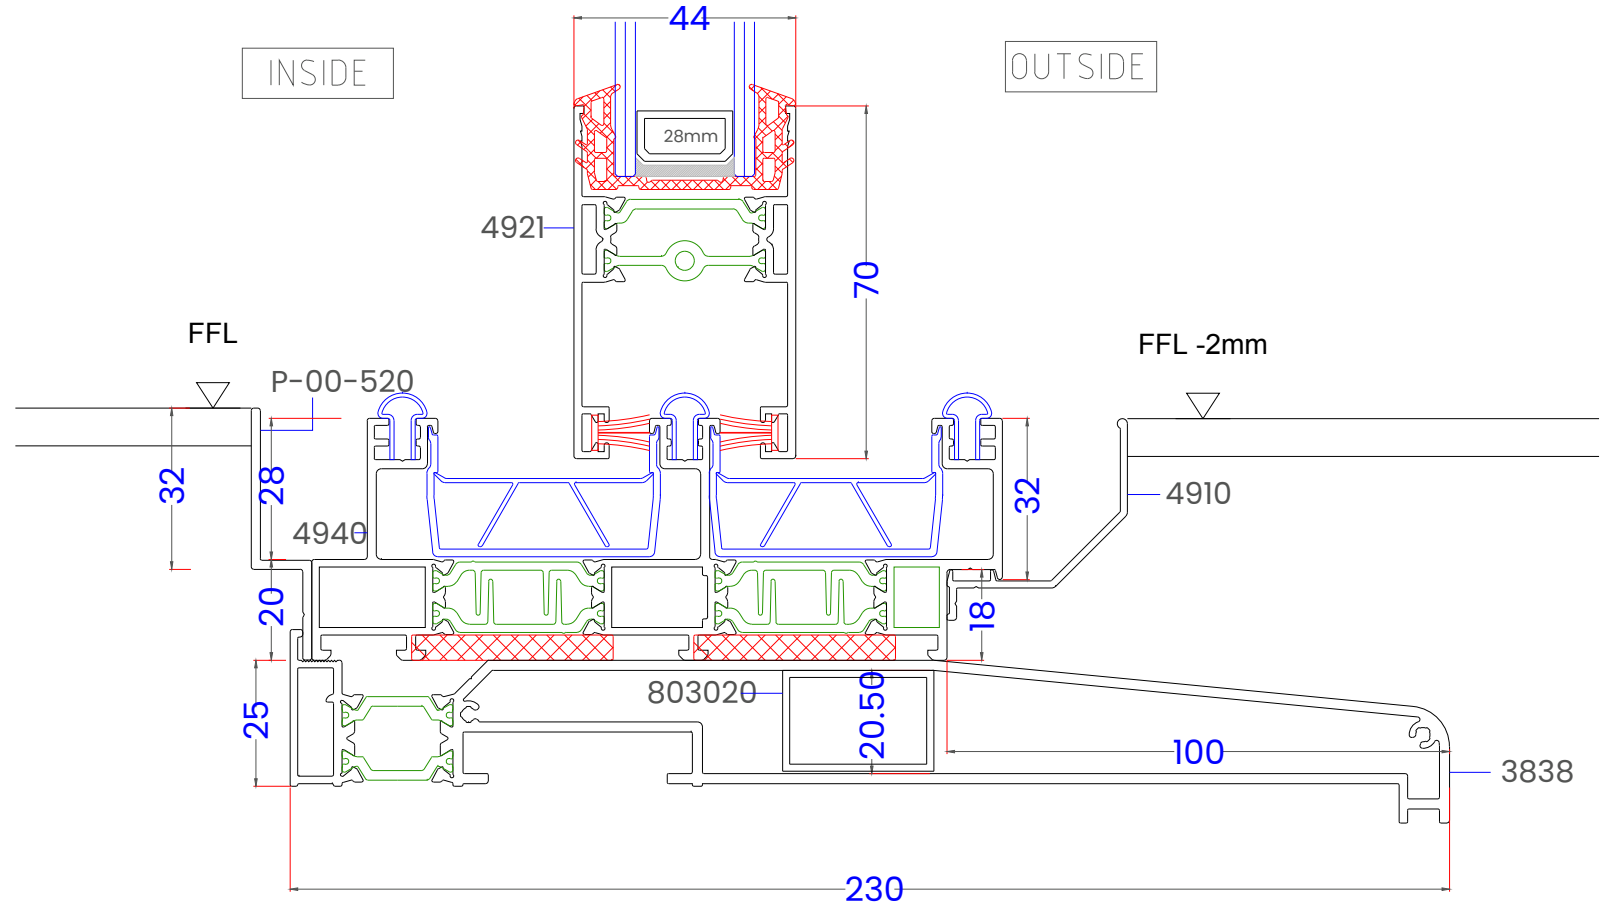

StyleSlide+ - Typical Sections

Tri Frame - Level FFI detail