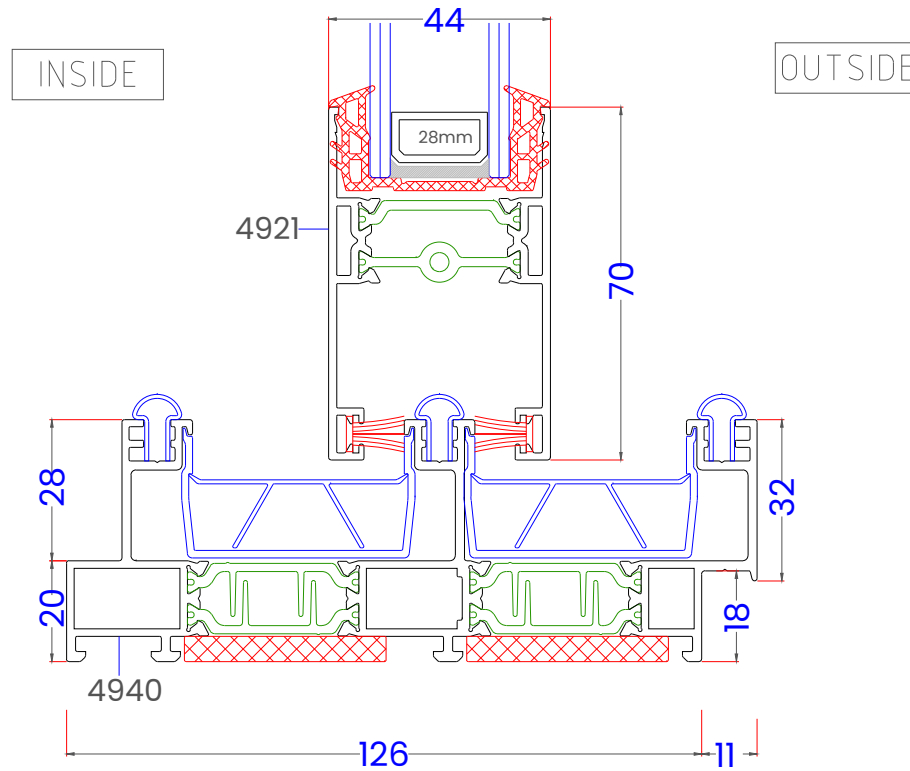

StyleSlide+ - Typical Sections

Tri Frame - Sliding Panel Threshold