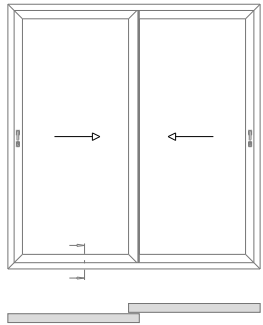

StyleSlide+ - Typical Sections

Interlock Reinforced

Reinforced
interlock
Section

StyleSlide+ - Typical Sections

Meeting Profile

StyleSlide+ - Typical Sections

Duo Frame - Cill Options

95mm stub Cill

150mm Cill

StyleSlide+ - Typical Sections

Duo Frame - Cill Options

180mm Cill

StyleSlide+ - Typical Sections

Duo Frame - Level FFL detail

StyleSlide+ - Typical Sections

Tri Frame - Cill Options