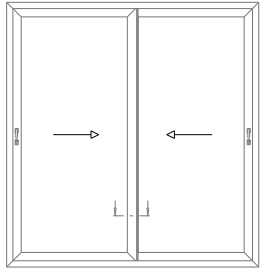

Tri Frame - Sliding Panel Threshold

StyleSlide+ - Typical Sections

Duo Frame - Sliding Panel Head

StyleSlide+ - Typical Sections

Tri Frame - Sliding Panel Head

StyleSlide+ - Typical Sections

Interlock - Standard

StyleSlide+ - Typical Sections

Interlock Reinforced

Reinforced
interlock
Section

StyleSlide+ - Typical Sections

Meeting Profile

StyleSlide+ - Typical Sections

Duo Frame - Cill Options

95mm stub Cill