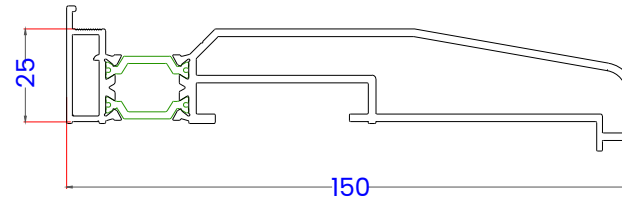

4930 - Duo Frame - Track

4940 - Tri Fame - Track

4922- Lateral Sash Profile

4925-01- Shallow Interlock

4926-01- Reinforced Interlock

4921 - Top / Bearing Sash Profile

770229 - Frame Extension Add On 35mm

4910- Drip nose

4927-01- Reinforced Interlock

4259 - Interlock Seam Profile
(4256)

StyleSlide+ - Profiles

3836 - Stub Cill 90mm

3735 - Drop Nose Cill 150mm

P-00-520 - Z-Profile

3837 - Drop Nose Cill 180mm

3838 - Drop Nose Cill 230mm

StyleSlide+ - Typical Sections

Duo Frame - Locking Jamb

StyleSlide+ - Typical Sections

Tri Frame - Locking Jamb

StyleSlide+ - Typical Sections

Duo Frame - Sliding Panel Threshold

StyleSlide+ - Typical Sections