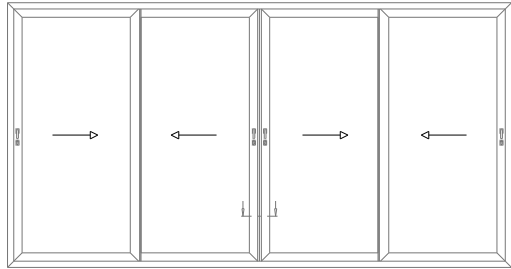

StyleSlide+ - Typical Sections

Interlock Reinforced

Reinforced
interlock
Section

StyleSlide+ - Typical Sections

Meeting Profile

StyleSlide+ - Typical Sections

Duo Frame - Cill Options

95mm stub Cill

150mm Cill

StyleSlide+ - Typical Sections

Duo Frame - Cill Options

180mm Cill

StyleSlide+ - Typical Sections

Duo Frame - Level FFL detail

StyleSlide+ - Typical Sections

Tri Frame - Cill Options