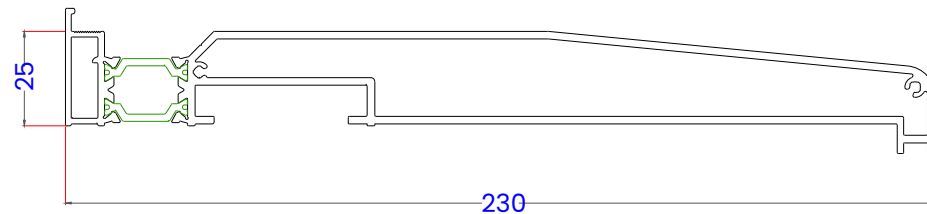

4927-01- Reinforced Interlock

4259 - Interlock Seam Profile
(4256)

StyleSlide+ - Profiles

3836 - Stub Cill 90mm

3735 - Drop Nose Cill 150mm

P-00-520 - Z-Profile

3837 - Drop Nose Cill 180mm

3838 - Drop Nose Cill 230mm

StyleSlide+ - Typical Sections

Duo Frame - Locking Jamb

StyleSlide+ - Typical Sections

Tri Frame - Locking Jamb

StyleSlide+ - Typical Sections

Duo Frame - Sliding Panel Threshold

StyleSlide+ - Typical Sections