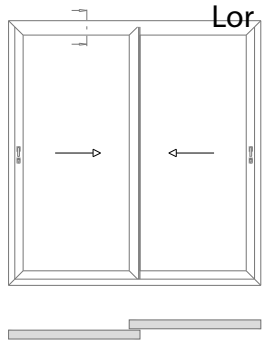

150mm Cill

StyleSlide+ - Typical Sections

Duo Frame - Cill Options

180mm Cill

StyleSlide+ - Typical Sections

Duo Frame - Level FFL detail

StyleSlide+ - Typical Sections

Tri Frame - Cill Options

230mm Cill

StyleSlide+ - Typical Sections

Tri Frame - Level FFI detail

StyleSlide+ - Typical Sections

Duo Frame - Add On with Trickle Vent

EdgeGLID+ - Typical Sections

Tri Frame - Add On with Trickle Vent

ALUMINIUM GLAZING DIRECT