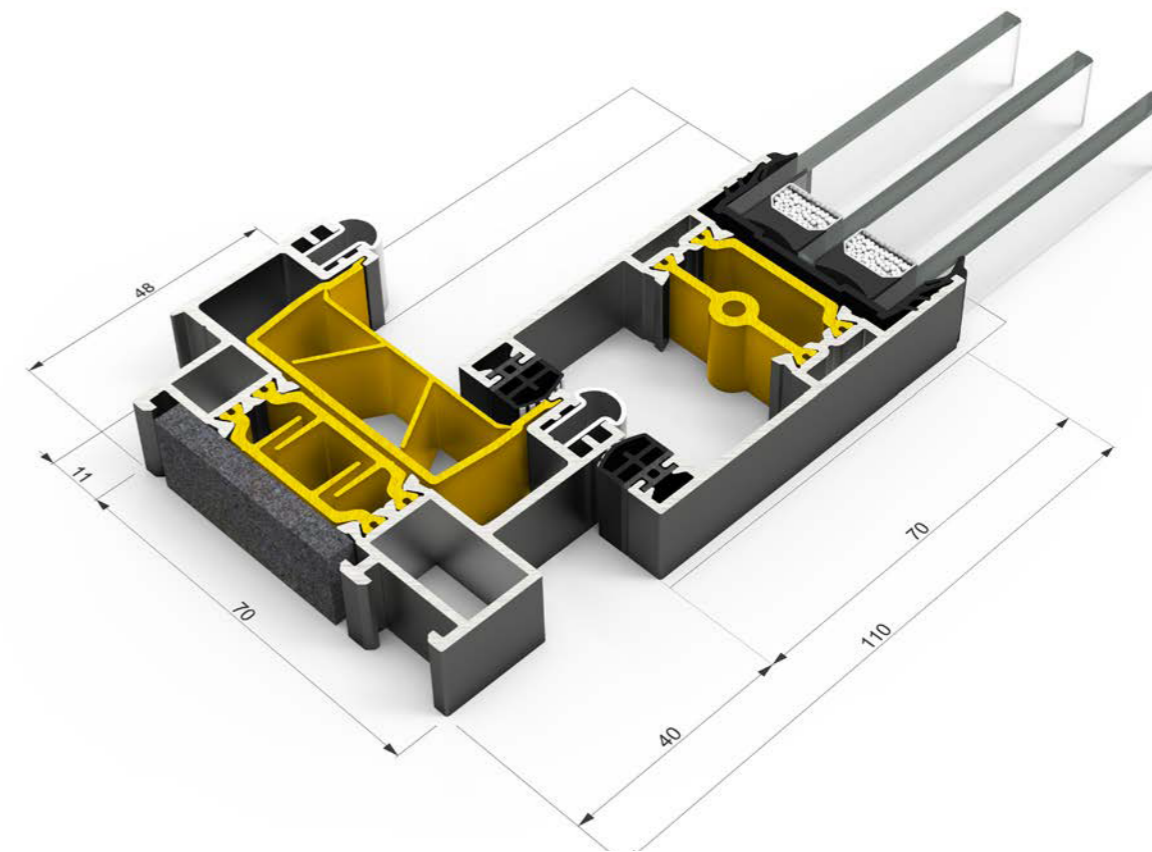

EXPAND  
YOUR  
HORIZONS

Expand your horizons with this slim,  
thermally efficient sliding door.

**Size Limits**

Maximum Panel Width	2200 mm
Maximum Panel Height	2600 mm
Maximum Panel Weight	240 kg

THE AMAZINGLY  
SLEEK NEW IN LINE  
SLIDING DOOR

**Choose your design, choose your view.** StyleSlide is the sleek sliding door which combines top quality, colour-matched hardware with elegant design. So the look of your door can match the look of your outdoors.

**Modern Square Look**

Ultra Slim Sightline only 35mm Interlock

Up to 2.2m x 2.6m per panel

Stylish Colour-Matched Hardware

U-Value From 1.2 W/m<sup>2</sup>K

Double or Triple Glazing

Multi-Point Locking

70mm Frame Depth For Easy Replacement

Kit Frame and Sash Option For Full Site-Assembly

THRESHOLD HEIGHT	48 mm	
GLAZING THICKNESS	14 - 36 mm	
GLAZING METHOD	Wrap-Around	
GLAZING	Double or Triple	
SIGHTLINE (TYPICAL)	35 mm	
FRAME DEPTH	2 RAIL	70 mm
FRAME DEPTH	3 RAIL	126 mm